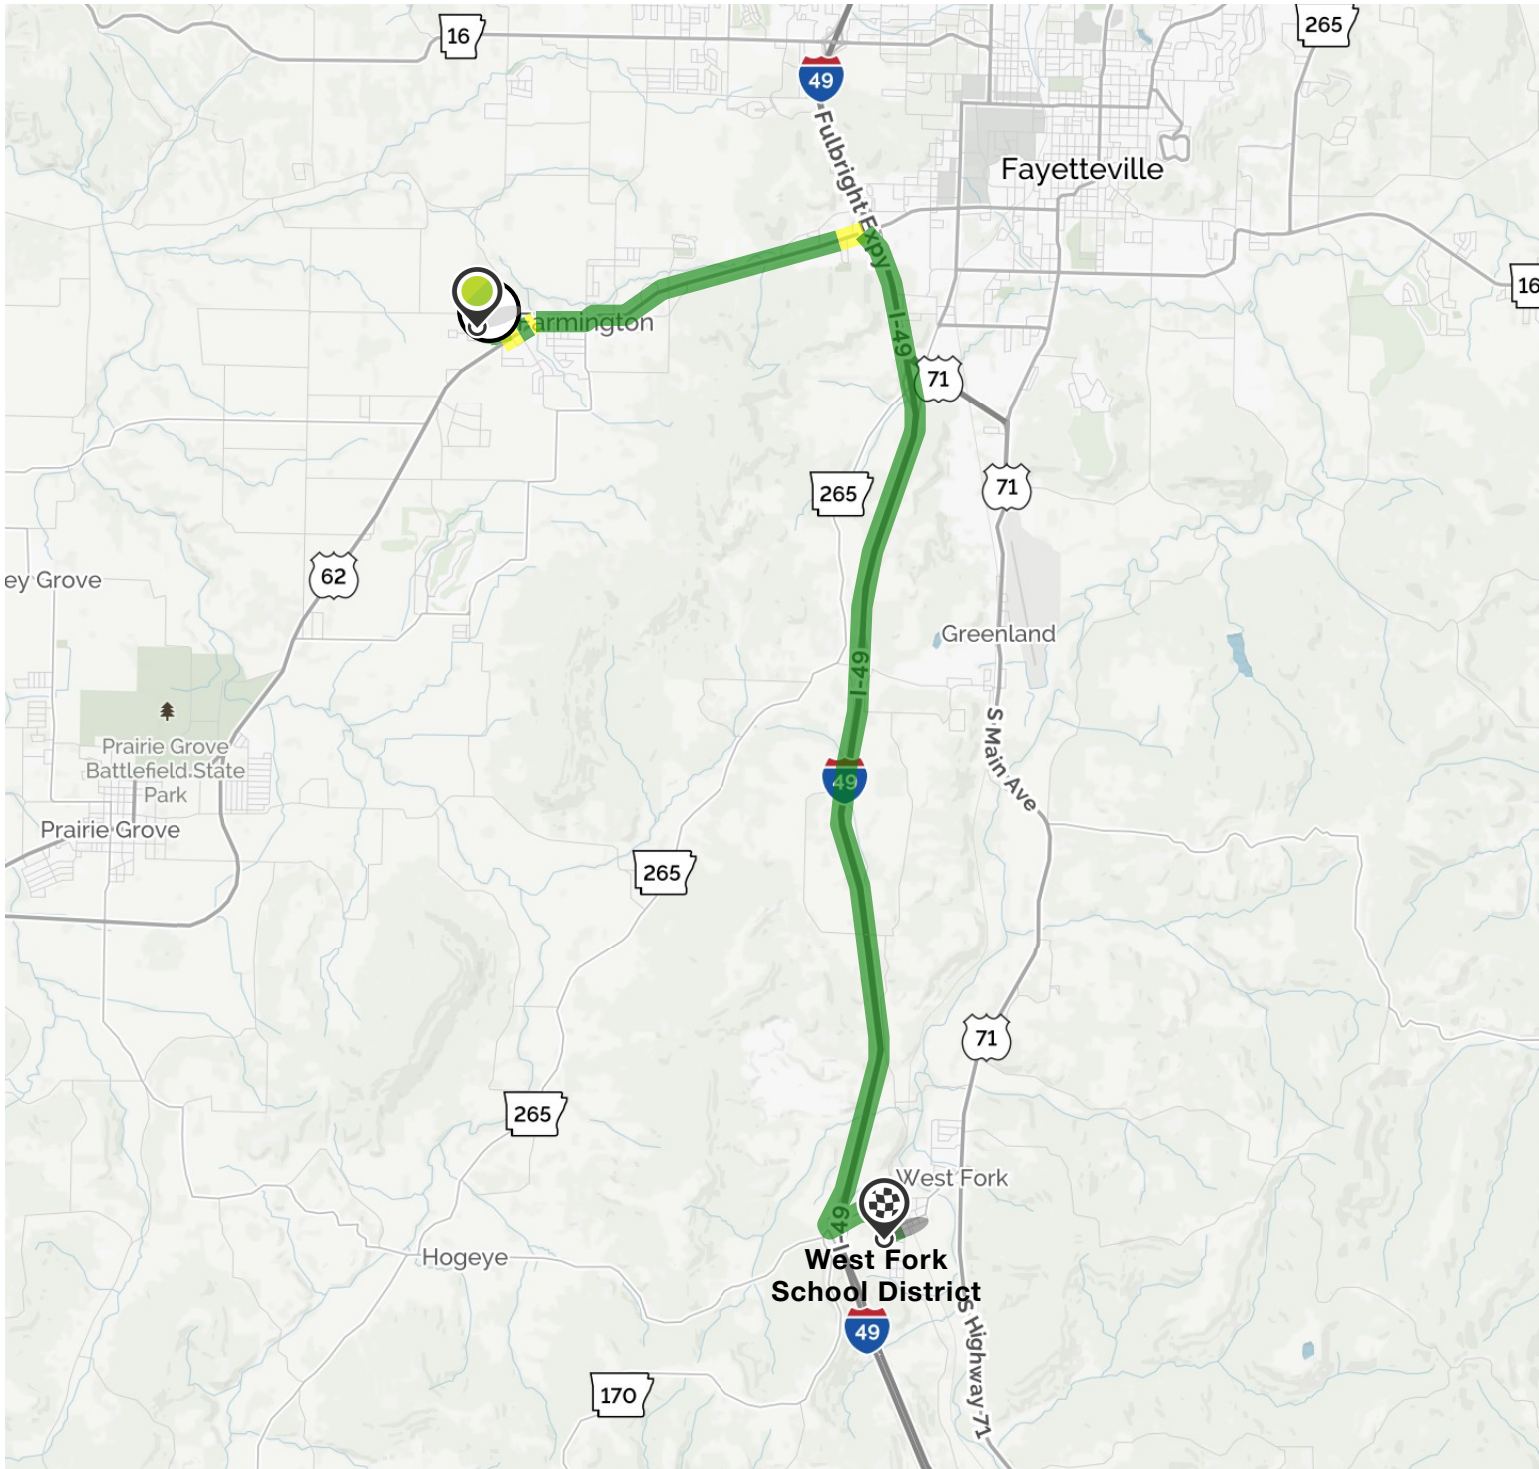

16

265

49

Fulbright Expwy

Fayetteville

16

Farmington

71

265

71

ey Grove

62

Prairie Grove Battlefield State Park

Prairie Grove

Greenland

S Main Ave

265

49

71

265

West Fork

Hogeye

West Fork School District

49

170

71

Highway 71