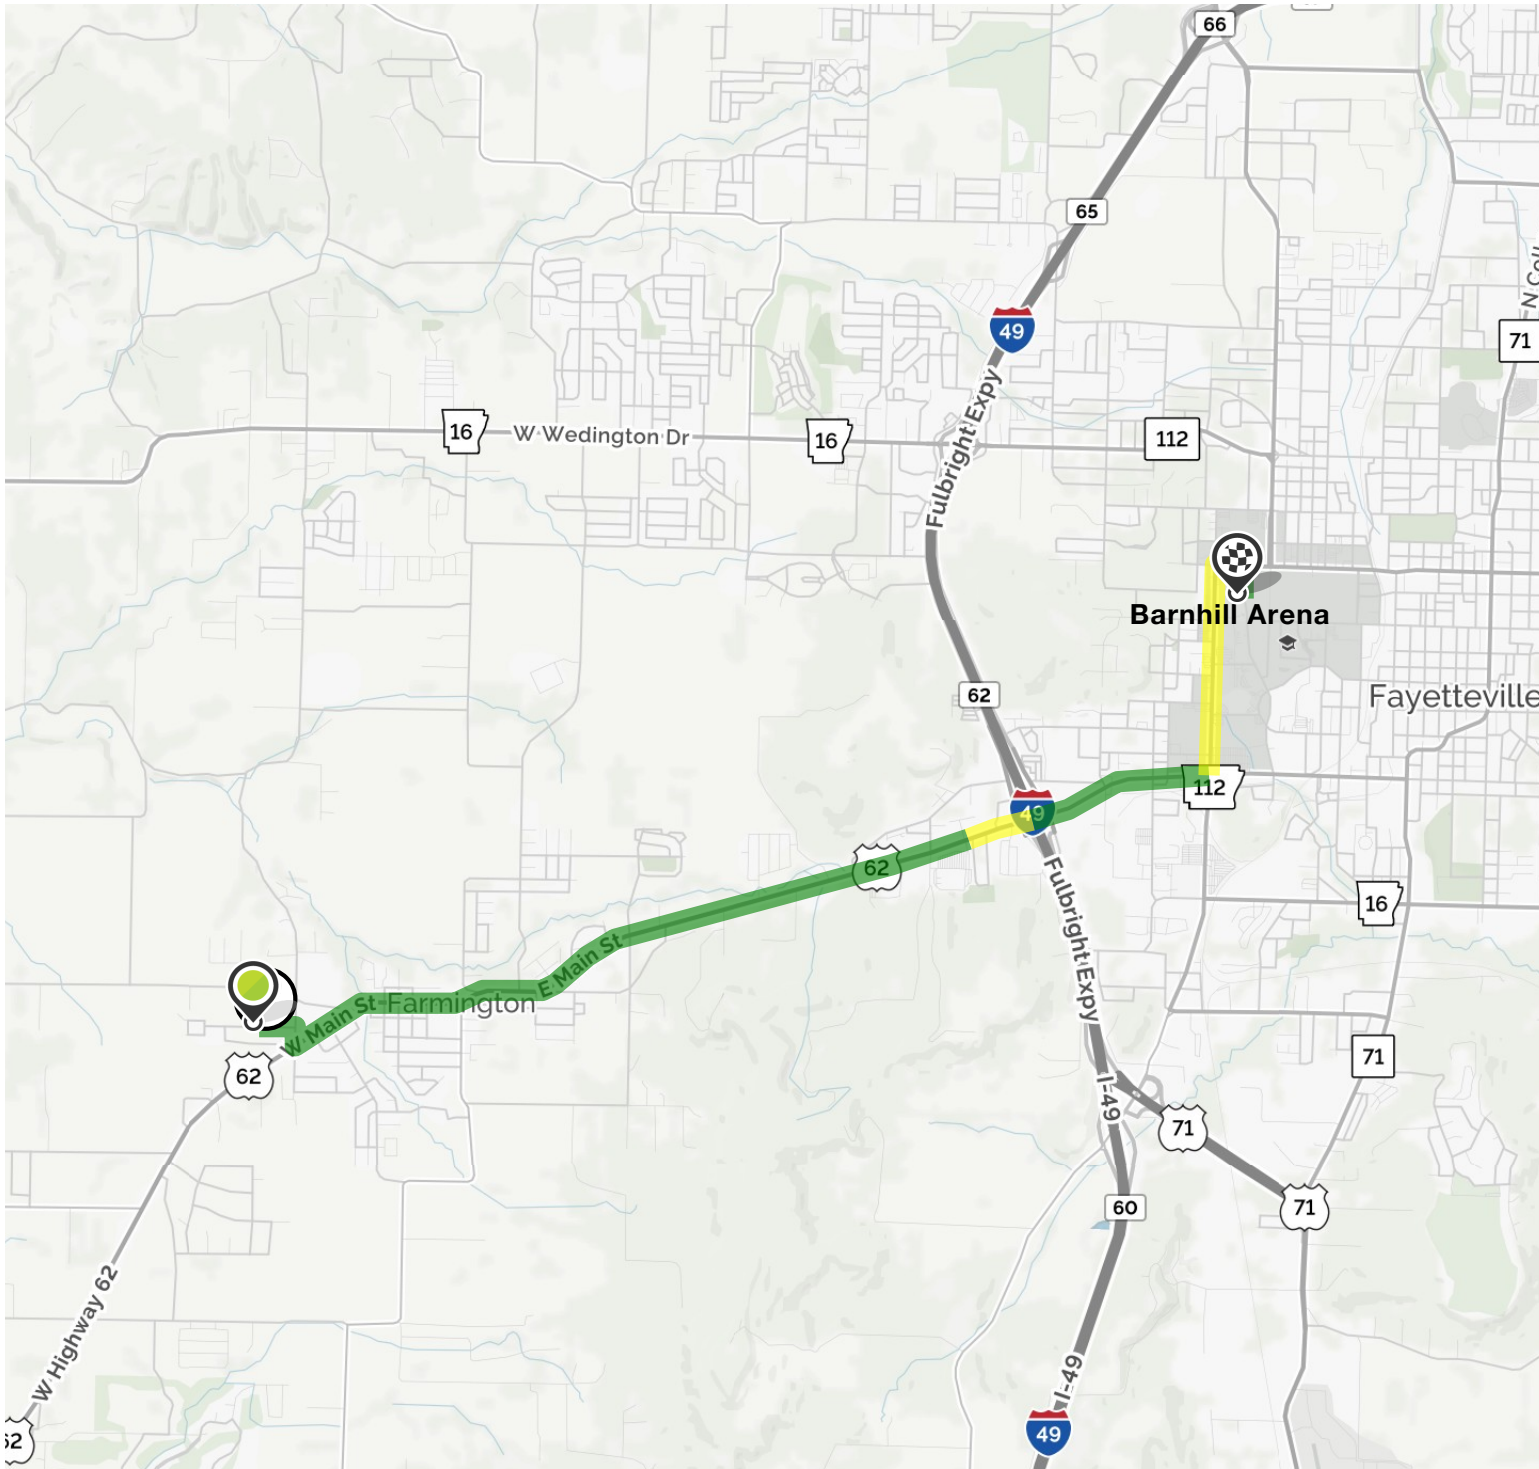

Then 0.17 miles ----- 0.17 total miles

2. Turn right onto S Double Springs Rd.

Then 0.08 miles ----- 0.25 total miles

3. Take the 1st left onto W Main St/US-62 E/AR-45. Continue to follow AR-45.  
*CASEYS GEN STORE 331 is on the corner.*

*If you reach Wedgeview Dr you've gone about 0.1 miles too far.*

Then 4.38 miles ----- 4.63 total miles

4. Turn left onto S Razorback Rd/AR-112.  
*S Razorback Rd is 0.1 miles past Arbuckle Ln.*

*If you are on W Martin Luther King Blvd and reach S Paris Ave you've gone about 0.2 miles too far.*

Then 0.95 miles ----- 5.58 total miles

5. Turn right onto W Maple St/AR-112.  
*W Maple St is 0.2 miles past W Markham Rd.*

*If you reach W Cardwell Ln you've gone about 0.1 miles too far.*

Then 0.13 miles ----- 5.71 total miles

6. Turn right onto N Stadium Dr.  
*If you reach University of Arkansas you've gone a little too far.*

Then 0.15 miles ----- 5.85 total miles

7. Barnhill Arena, 1125 W MAPLE ST.  
*If you reach Bev Lewis Ctr you've gone about 0.1 miles too far.*