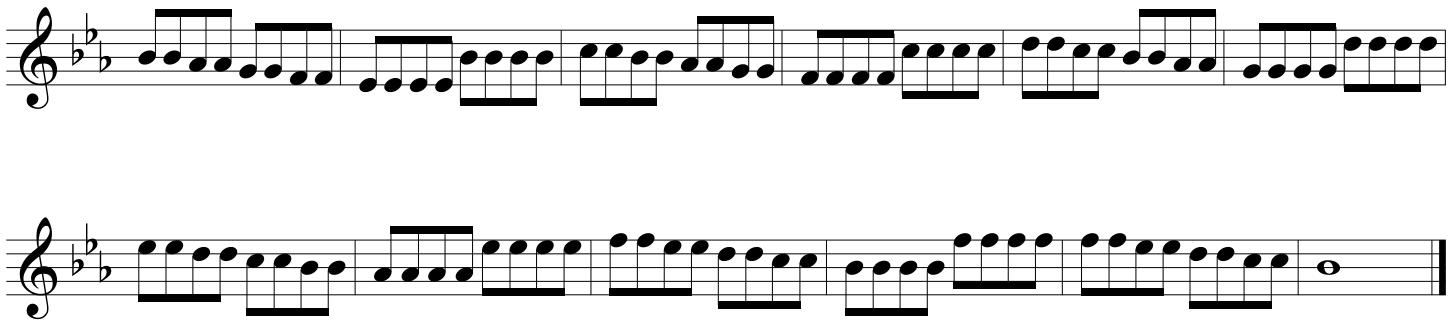

Daily Routines

7

8

9

10

11