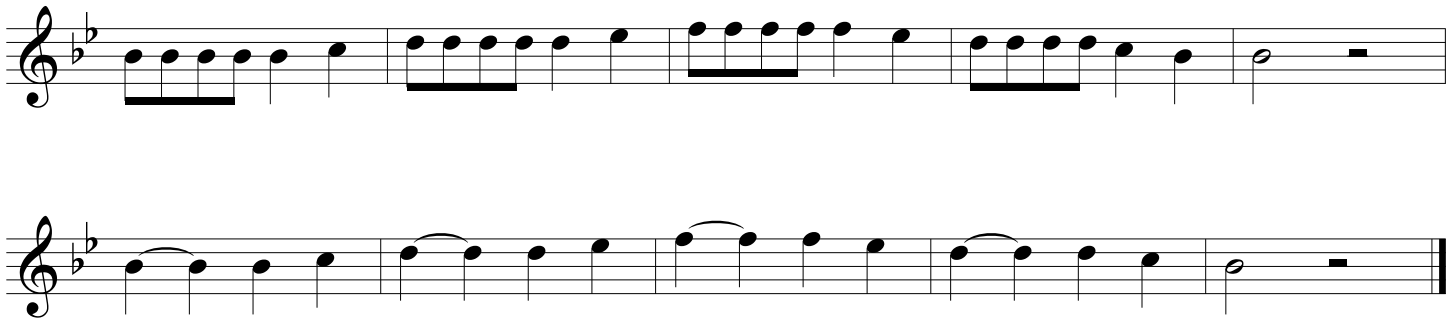

Daily Routines

7