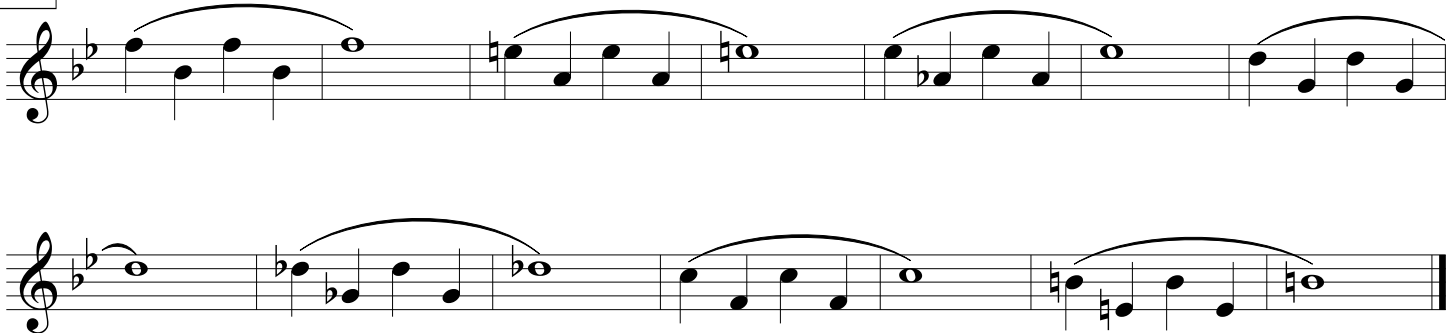

Daily Routines

7

8

9

10

11