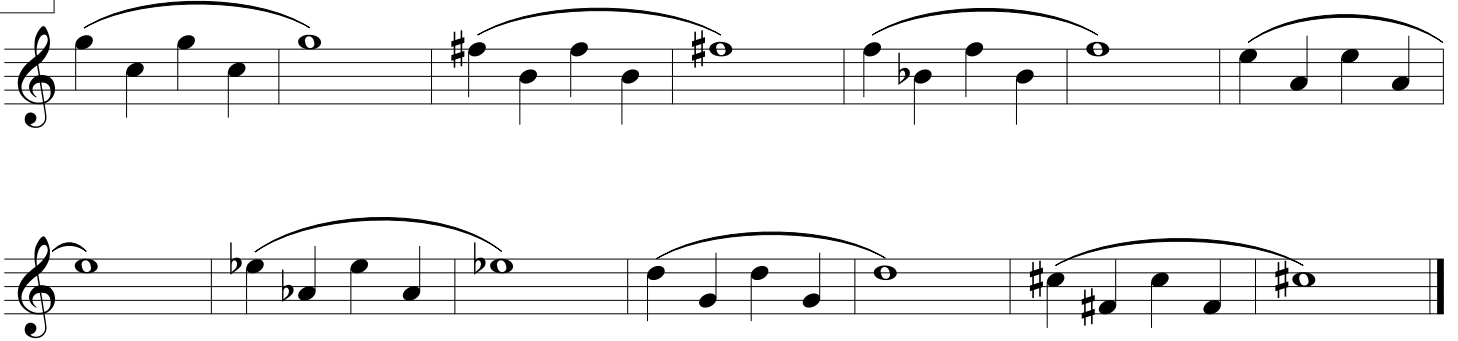

3

Musical staff 3: Treble clef, 4/4 time signature. Eight measures: quarter notes G4-A4-B4-C4, quarter notes D4-E4-F4-G4, repeat sign, quarter notes G4-A4, quarter note B4 with fermata.

4

Musical staff 4: Treble clef, 4/4 time signature. Eight measures: quarter notes G4-A4-B4-C4, quarter note D4, eighth notes E4-F4-G4-A4, quarter note B4, eighth notes C4-D4-E4-F4, quarter note G4, eighth notes A4-B4-C4, quarter note D4 with fermata.

5

Musical staff 5: Treble clef, 4/4 time signature. Eight measures: quarter notes G4-A4-B4-C4, quarter note D4, eighth notes E4-F4-G4-A4 with accents, quarter note B4, eighth notes C4-D4-E4-F4 with accents, quarter note G4, eighth notes A4-B4-C4 with accents, quarter note D4.

6

Musical staff 6: Treble clef, 4/4 time signature. Eight measures of quarter notes: G4, A4, B4, C4, D4, E4, F4, G4, A4, B4, C4, D4, E4, F4, G4, A4, B4, C4.

7

Musical staff 7: Treble clef, 4/4 time signature. Eight measures of eighth notes with beams: G4-A4, B4-C4, D4-E4, F4-G4, A4-B4, C4-D4, E4-F4, G4-A4, quarter note B4, quarter note C4.

Musical staff 8: Treble clef, 4/4 time signature. Eight measures of eighth notes with beams: G4-A4, B4-C4, D4-E4, F4-G4, A4-B4, C4-D4, E4-F4, G4-A4, quarter note B4, quarter note C4.

Daily Routines

8

9

10