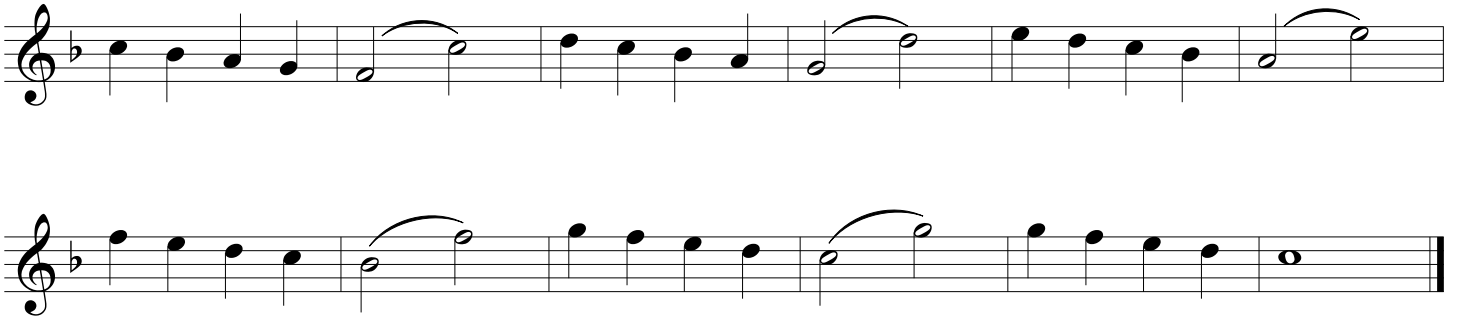

3

Musical staff 3: Treble clef, 4/4 time signature. Eight measures: quarter notes G4-A4-B4-C4, quarter notes D4-E4-F4-G4, repeat sign, quarter notes G4-A4, quarter note B4 with fermata.

4

Musical staff 4: Treble clef, 4/4 time signature. Eight measures: quarter notes G4-A4-B4-C4, quarter note D4, eighth notes E4-F4-G4-A4, quarter note B4, eighth notes C4-D4-E4-F4, quarter note G4, eighth notes A4-B4-C4, quarter note D4 with fermata.

5

Musical staff 5: Treble clef, 4/4 time signature. Eight measures: quarter notes G4-A4-B4-C4, quarter note D4, eighth notes E4-F4-G4-A4 with accents, quarter note B4, eighth notes C4-D4-E4-F4 with accents, quarter note G4, eighth notes A4-B4-C4 with accents, quarter note D4.

6

Musical staff 6: Treble clef, 4/4 time signature. Eight measures of quarter notes: G4, A4, B4, C4, D4, E4, F4, G4, A4, B4, C4, D4, E4, F4, G4, A4, B4, C4.

7

Musical staff 7: Treble clef, 4/4 time signature. Eight measures of eighth notes with beams: G4-A4, B4-C4, D4-E4, F4-G4, A4-B4, C4-D4, E4-F4, G4-A4, quarter note B4, quarter note C4.

Musical staff 8: Treble clef, 4/4 time signature. Eight measures of eighth notes with beams: G4-A4, B4-C4, D4-E4, F4-G4, A4-B4, C4-D4, E4-F4, G4-A4, quarter note B4, quarter note C4.

Daily Routines

8

9

10